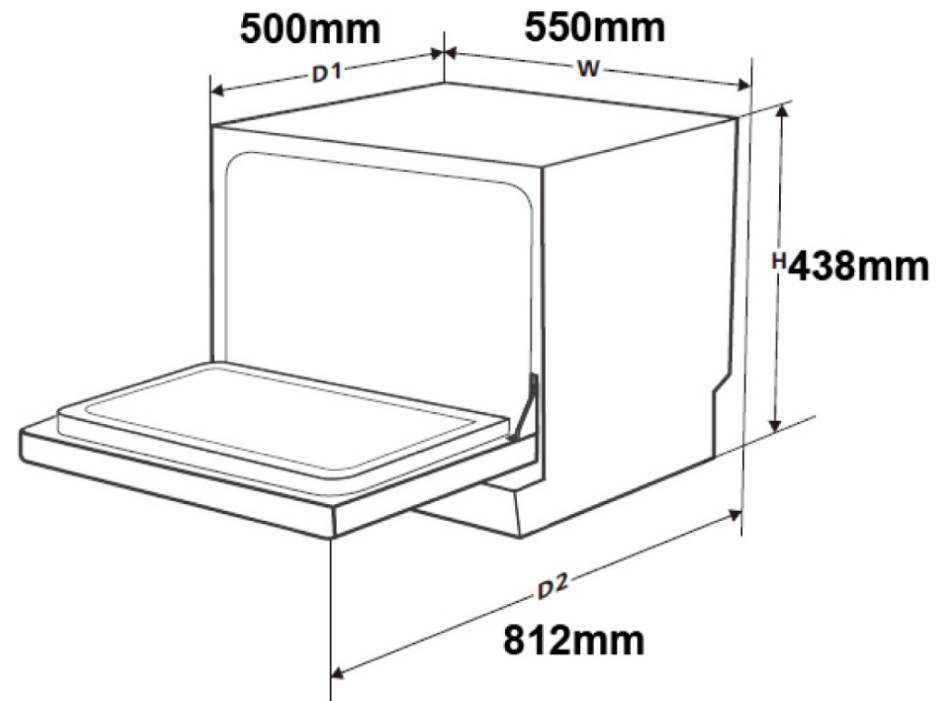

PRODUCT DIMENSIONS

- Height (mm): 438 mm
- Width (mm): 550 mm
- Depth (mm): 500 mm

Weight (Kg):

20.5 Kg

WARRANTY

- 24 Months

CASA HOME PTY LTD

enquiries@casahome.com.au